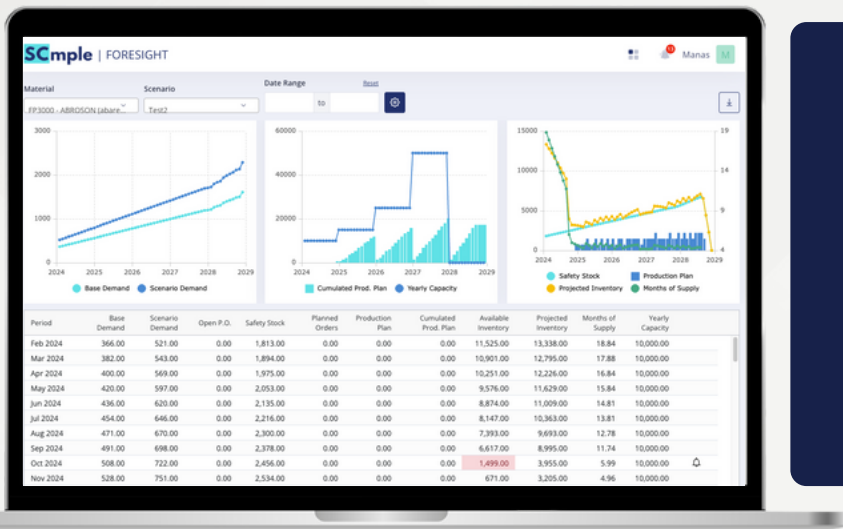

## Embrace the unknown with confidence.

SCmple Foresight is a comprehensive scenario planning solution with unparalleled capabilities for enhanced risk management and improved decision-making. Through real-time analysis and advanced functionalities, planners can simulate diverse scenarios and proactively adjust the supply plan to mitigate potential challenges and improve operational efficiency.

## Designed for ultimate flexibility and peak agility.

- ✓ Master data synchronization
- ✓ Real-time impact analysis
- ✓ Rich & actionable alerts

## Unlimited configurability

SCmple Foresight eliminates the uncertainty in planning for unforeseen challenges. It enables users to effortlessly adjust any input to generate highly tailored scenarios for optimal risk management and logistical readiness.

## Advanced scenario comparisons

Evaluating multiple scenarios has never been easier. Select any data field and compare multiple scenarios with your current plan to visualize potential supply chain planning implications for a more informed strategic decision-making process.