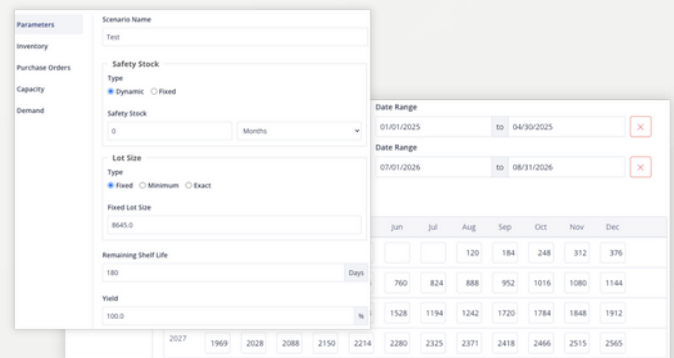

Advanced scenario comparisons

Evaluating multiple scenarios has never been easier. Select any data field and compare multiple scenarios with your current plan to visualize potential supply chain planning implications for a more informed strategic decision-making process.