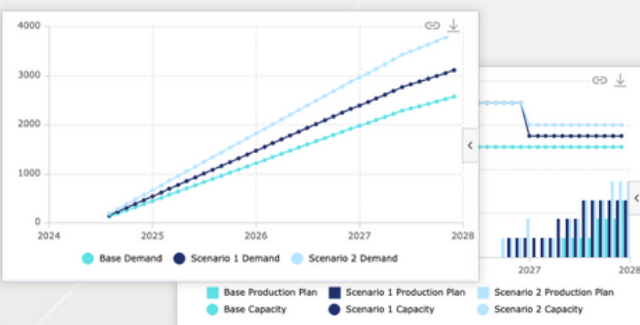

Advanced scenario comparisons

Evaluating multiple scenarios has never been easier. Select any data field and compare multiple scenarios with your current plan to visualize potential supply chain planning implications for a more informed strategic decision-making process.